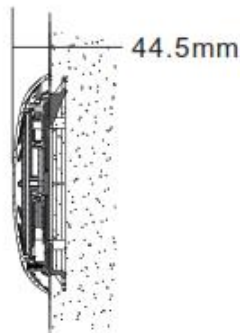

IP68 CE RoHS COMPLIANT

Mounting Bracket  
Soporte

Mounting Plate  
Platina