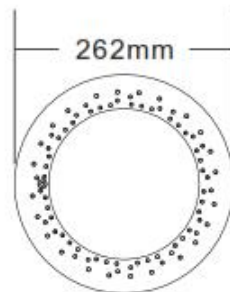

Serie E-Lumen muro

La serie E-Lumen muro es el producto de tecnología punta sin nicho para las piscinas y spa. Está diseñada para producir unos colores brillantes y vivos con sólo un foco.

La elección de colores ayuda a aumentar la iluminación de su piscina al máximo. 6 brillantes y intensos colores y un espectáculo de luces de 8 colores darán vida a su piscina o spa. La lente de un diseño singular permite un acceso fácil para un mantenimiento y una limpieza eficaz.