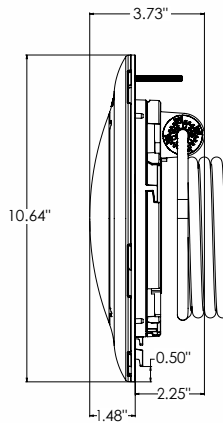

SAVINGS CALCULATION

Financial Savings Calculator

UCL Thin Niche Calculator

To access calculators, scan each QR code from your mobile device. Download a QR code reader from the APP store on your mobile device.

ACCESSORIES

UCL Concrete Niches

Part Number	Description	Approved Lights	Pool/Spa
LFGUY1000	Non Bonded, Non Grounded Low Profile Plastic Pool Niche for Concrete Pools	Universal ColorLogic® and CrystaLogic	Pool
LGGUY1000	Non Bonded, Non Grounded Plastic Spa Niche for Concrete Spas	Universal ColorLogic® and CrystaLogic	Spa

Configurable Trim Rings

Part Number	Pool or Spa	Part Number	Pool or Spa	Color
LNBUY1000	Pool	LQBUY1000	Spa	Black
LNGUY1000	Pool	LQGYU1000	Spa	Gray
LNEUY1000	Pool	LQEUJ1000	Spa	Beige
LNBUY1000	Pool	LQVUY1000	Spa	White Starburst
LNBUY1000	Pool	LQFUY1000	Spa	Blue